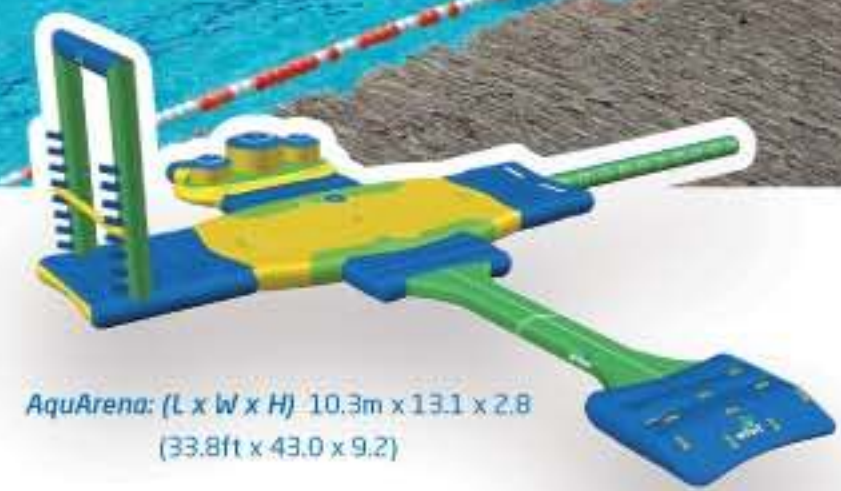

wibit AQUARENA

**ENDLESS ACTIVITIES.
SMILES GUARANTEED!**

AquArena: (L x W x H) 10.3m x 13.1 x 2.8
(33.8ft x 43.0 x 9.2)