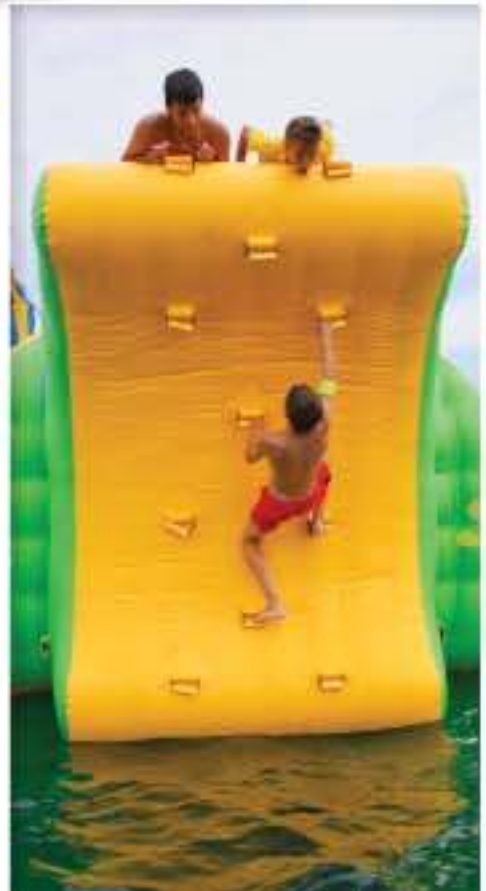

SPORTSPARK

LAUNCH THE EXCITEMENT!

SPORTS PARK 20