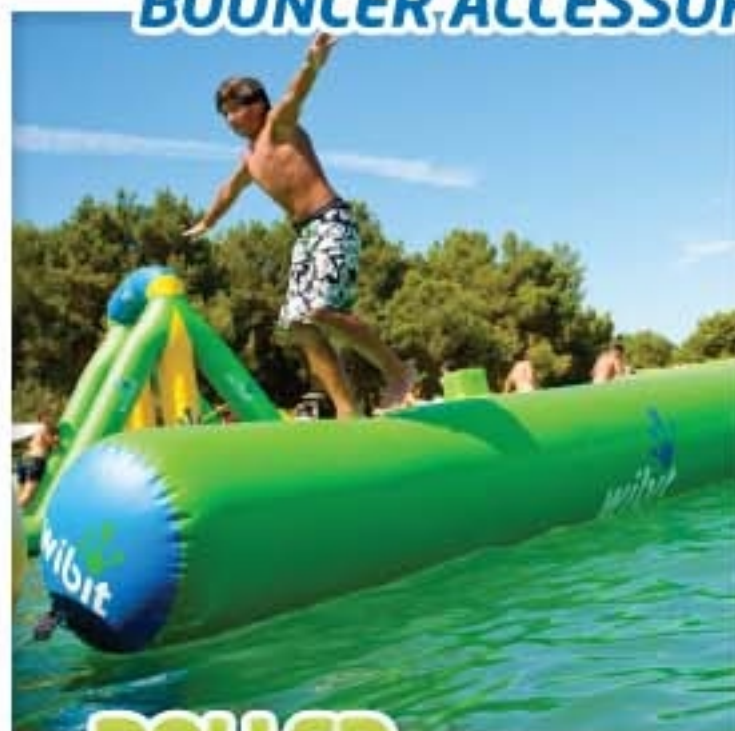

ROLLER

Roller: (L x W x H) 6.1m x 0.75 x 0.75
(20.0ft x 2.5 x 2.5)